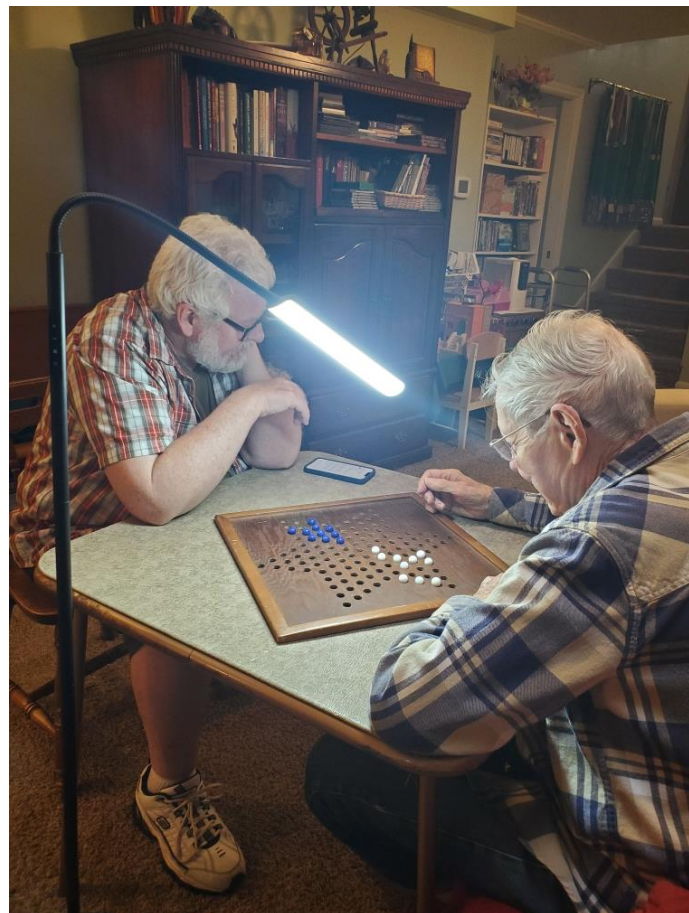

A MAN OF MANY  
ROLES AND INFINITE  
LOVE, HE IS THANKED  
FOR HIS JOY AND  
GRACIOUSNESS  
TOWARD ALL.

Eldon Toll

November 15, 1930 - August 25, 2024

NORTHWEST TOLL WAY

11/21/2009

FOR MOUNTAIN AND COUNTRY HOMES  
**ADULT SLAT ROCK**  
BLACK FILM  
Cotton Blend 60% combed and styled  
style combed and styled  
Gauze made in Australia  
Cotton Blend 60% combed and styled  
style combed and styled  
Gauze made in Australia